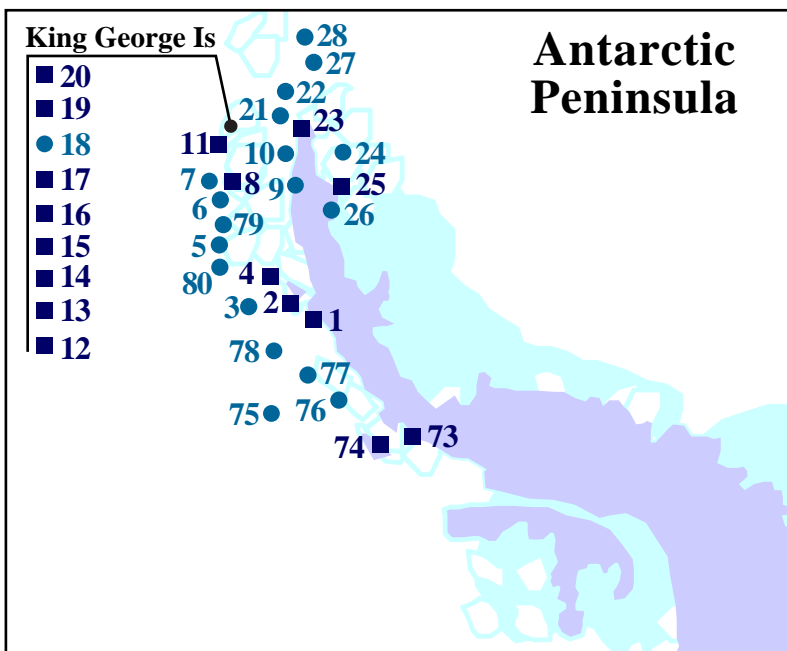

COMNAP

Council of Managers of National Antarctic Programs

www.comnap.aq
 Copyright © 1998-2005
 COMNAP Secretariat

Stations by number

1	Vernadsky	Ukraine
2	Palmer	United States
3	Brown	Argentina
4	Escudero	Chile
5	Decepción	Argentina
6	Cámara	Argentina
7	Risopatron	Chile
8	Prat	Chile
9	Juan Carlos I	Spain
10	Ripamonti	Chile
11	O'Higgins	Chile
12	Great Wall	China
13	Bellingshausen	Russia
14	Frei	Chile
15	Artigas	Uruguay
16	King Sejong	Republic of Korea
17	Jubany	Argentina
18	Dallmann	Germany
19	Arctowski	Poland
20	Ferraz	Brazil
21	Ochridiski	Bulgaria
22	Macchu Picchu	Peru
23	Esperanza	Argentina
24	GGV	Chile
25	Marambio	Argentina
26	Primavera	Argentina
27	Signy	United Kingdom
28	Petrel	Argentina
29	Orcadas	Argentina
30	Bird Is	United Kingdom
31	Alfred-Faure	France
32	Sobral	Argentina
33	Belgrano II	Argentina
34	Halley	United Kingdom
35	Aboa	Finland
36	SANAE IV	South Africa
37	Neumayer	Germany
38	E-Base	South Africa
39	Troll	Norway
40	Tor	Norway
41	Maitri	India

42	Gough Is	South Africa
43	Marion Is	South Africa
44	Novo	Russia
45	Wasa	Sweden
46	Asuka	Japan
47	Dome Fuji	Japan
48	Miznho	Japan
49	Syowa	Japan
50	Molo	Russia
51	PAF	France
52	Heard Is	Australia
53	Mawson	Australia
54	Soyuz	Russia
55	Druzhnaya 4	Russia
56	Progress	Russia
57	Zhongshan	China
58	Law Base	Australia
59	Davis	Australia
60	South Pole	United States
61	Mirny	Russia
62	Vostok	Russia
63	Concordia	France
64	Concordia	Italy
65	Casey	Australia
66	Law Dome	Australia
67	DDU	France
68	Macquarie Is	Australia
69	Mario Zucchelli	Italy
70	McMurdo	United States
71	Scott	New Zealand
72	Martin-de-Viviès	France
73	San Martin	Argentina
74	Rothera	United Kingdom
75	Carvajal	Chile
76	Matienzo	Argentina
77	Melchior	Argentina
78	Yelcho	Chile
79	Vicente	Ecuador
80	Gabriel de Castilla	Spain
81	Kohnen	Germany
82	King Edward Point	United Kingdom